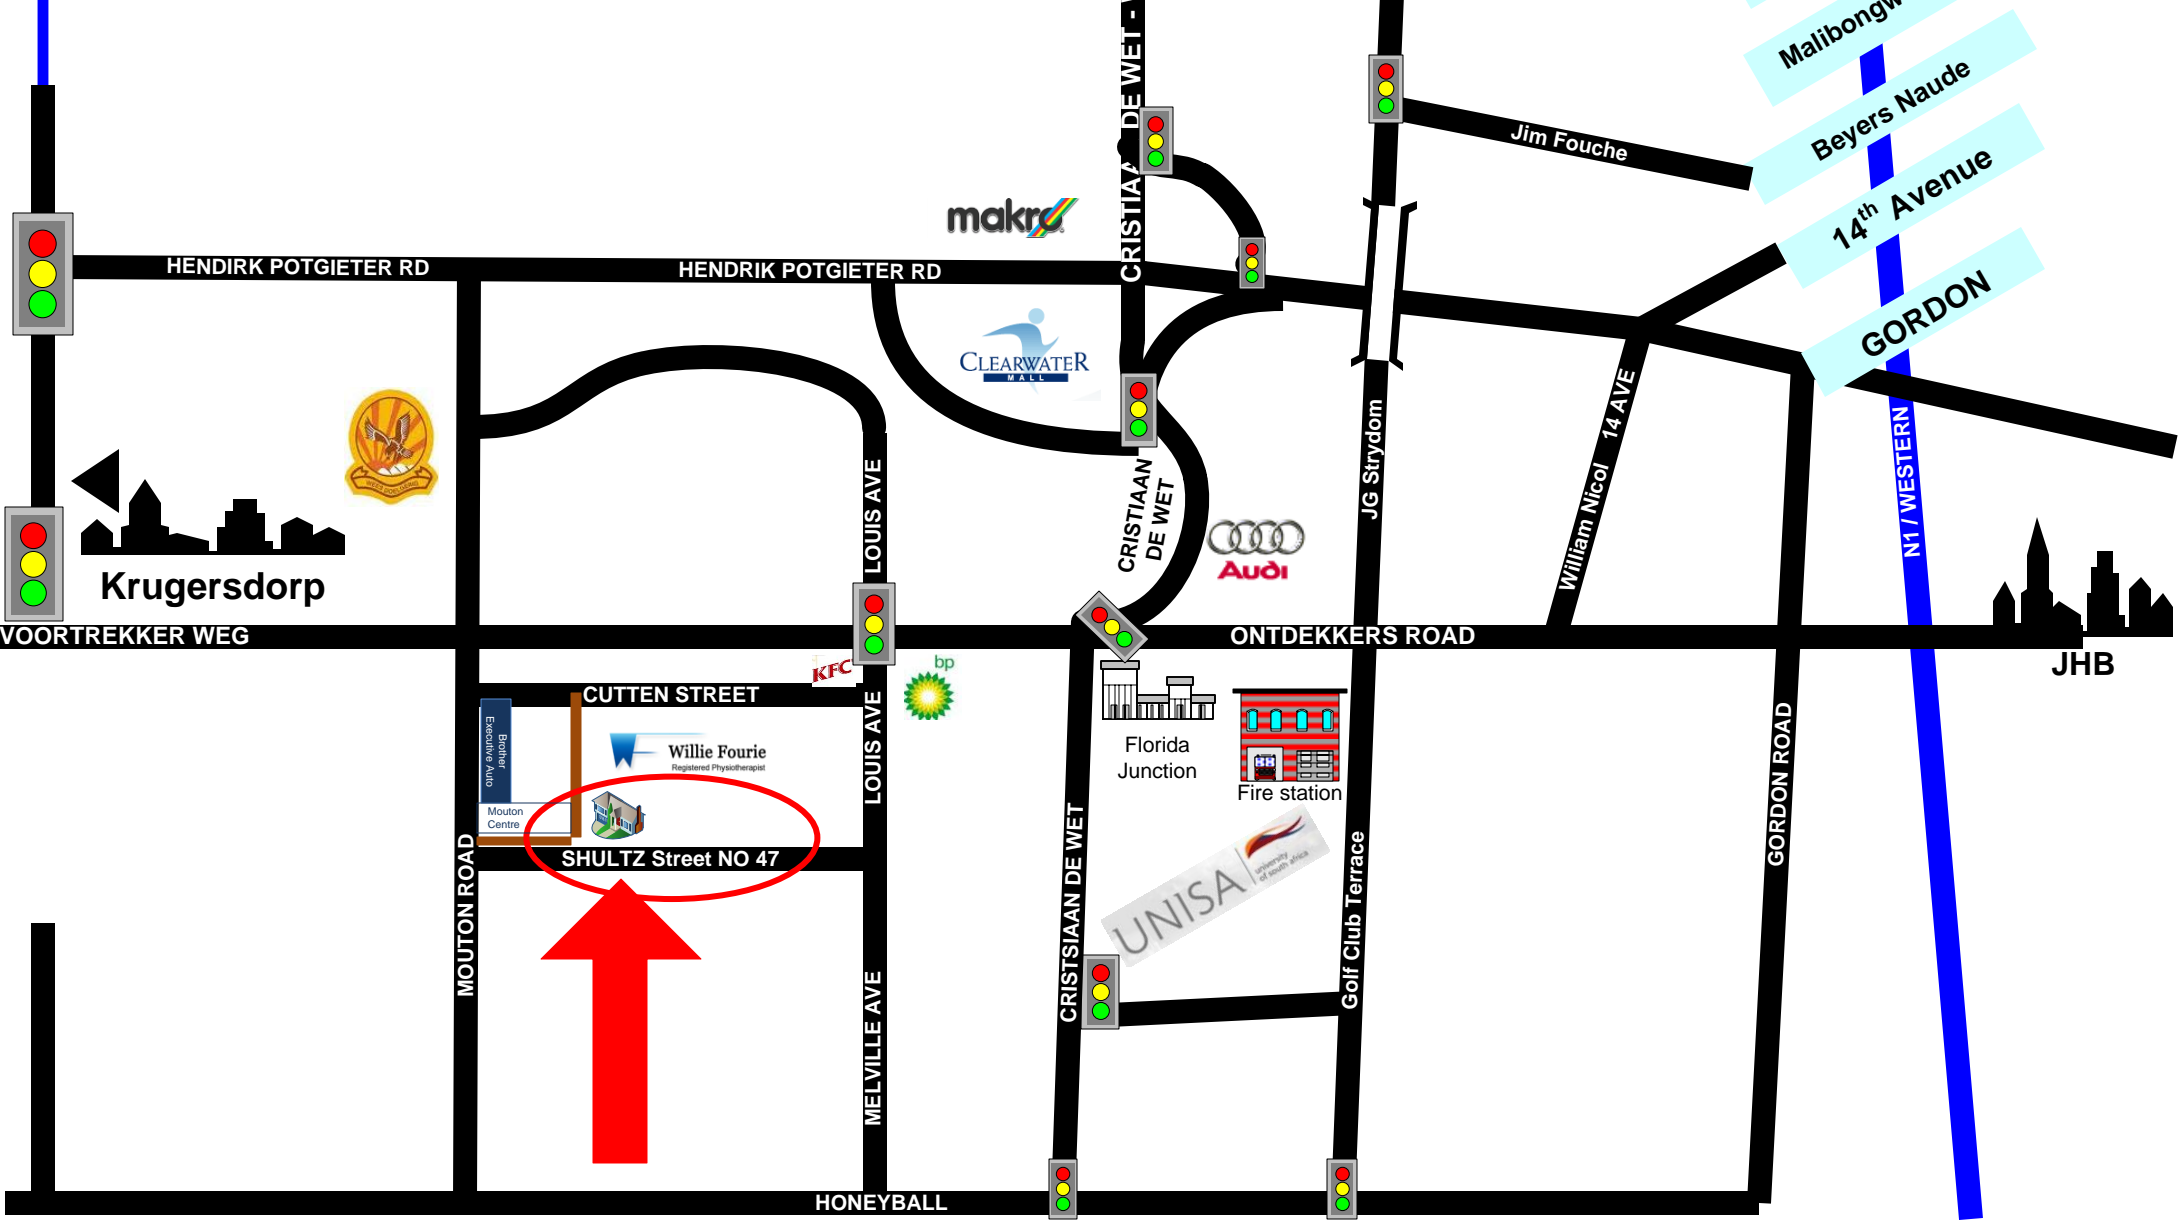

PRETORIA

N14 / OLD R28

NOT TO SCALE

MIDRAND

Rivonia

William Nichol

Malibongwe Drive

Beyers Naude

14th Avenue

GORDON

N1 / WESTERN

JHB

MOUTON ROAD

LOUIS AVE

MELVILLE AVE

HONEYBALL

HENDRIK POTGIETER RD

ONTDEKKERS ROAD

CUTTEN STREET

SHULTZ Street NO 47

makro

CLEARWATER MALL

Audi

KFC

bp

Florida Junction

Fire station

UNISA

Krugersdorp

VOORTREKKER WEG

Jim Fouche

Brother Executive Auto