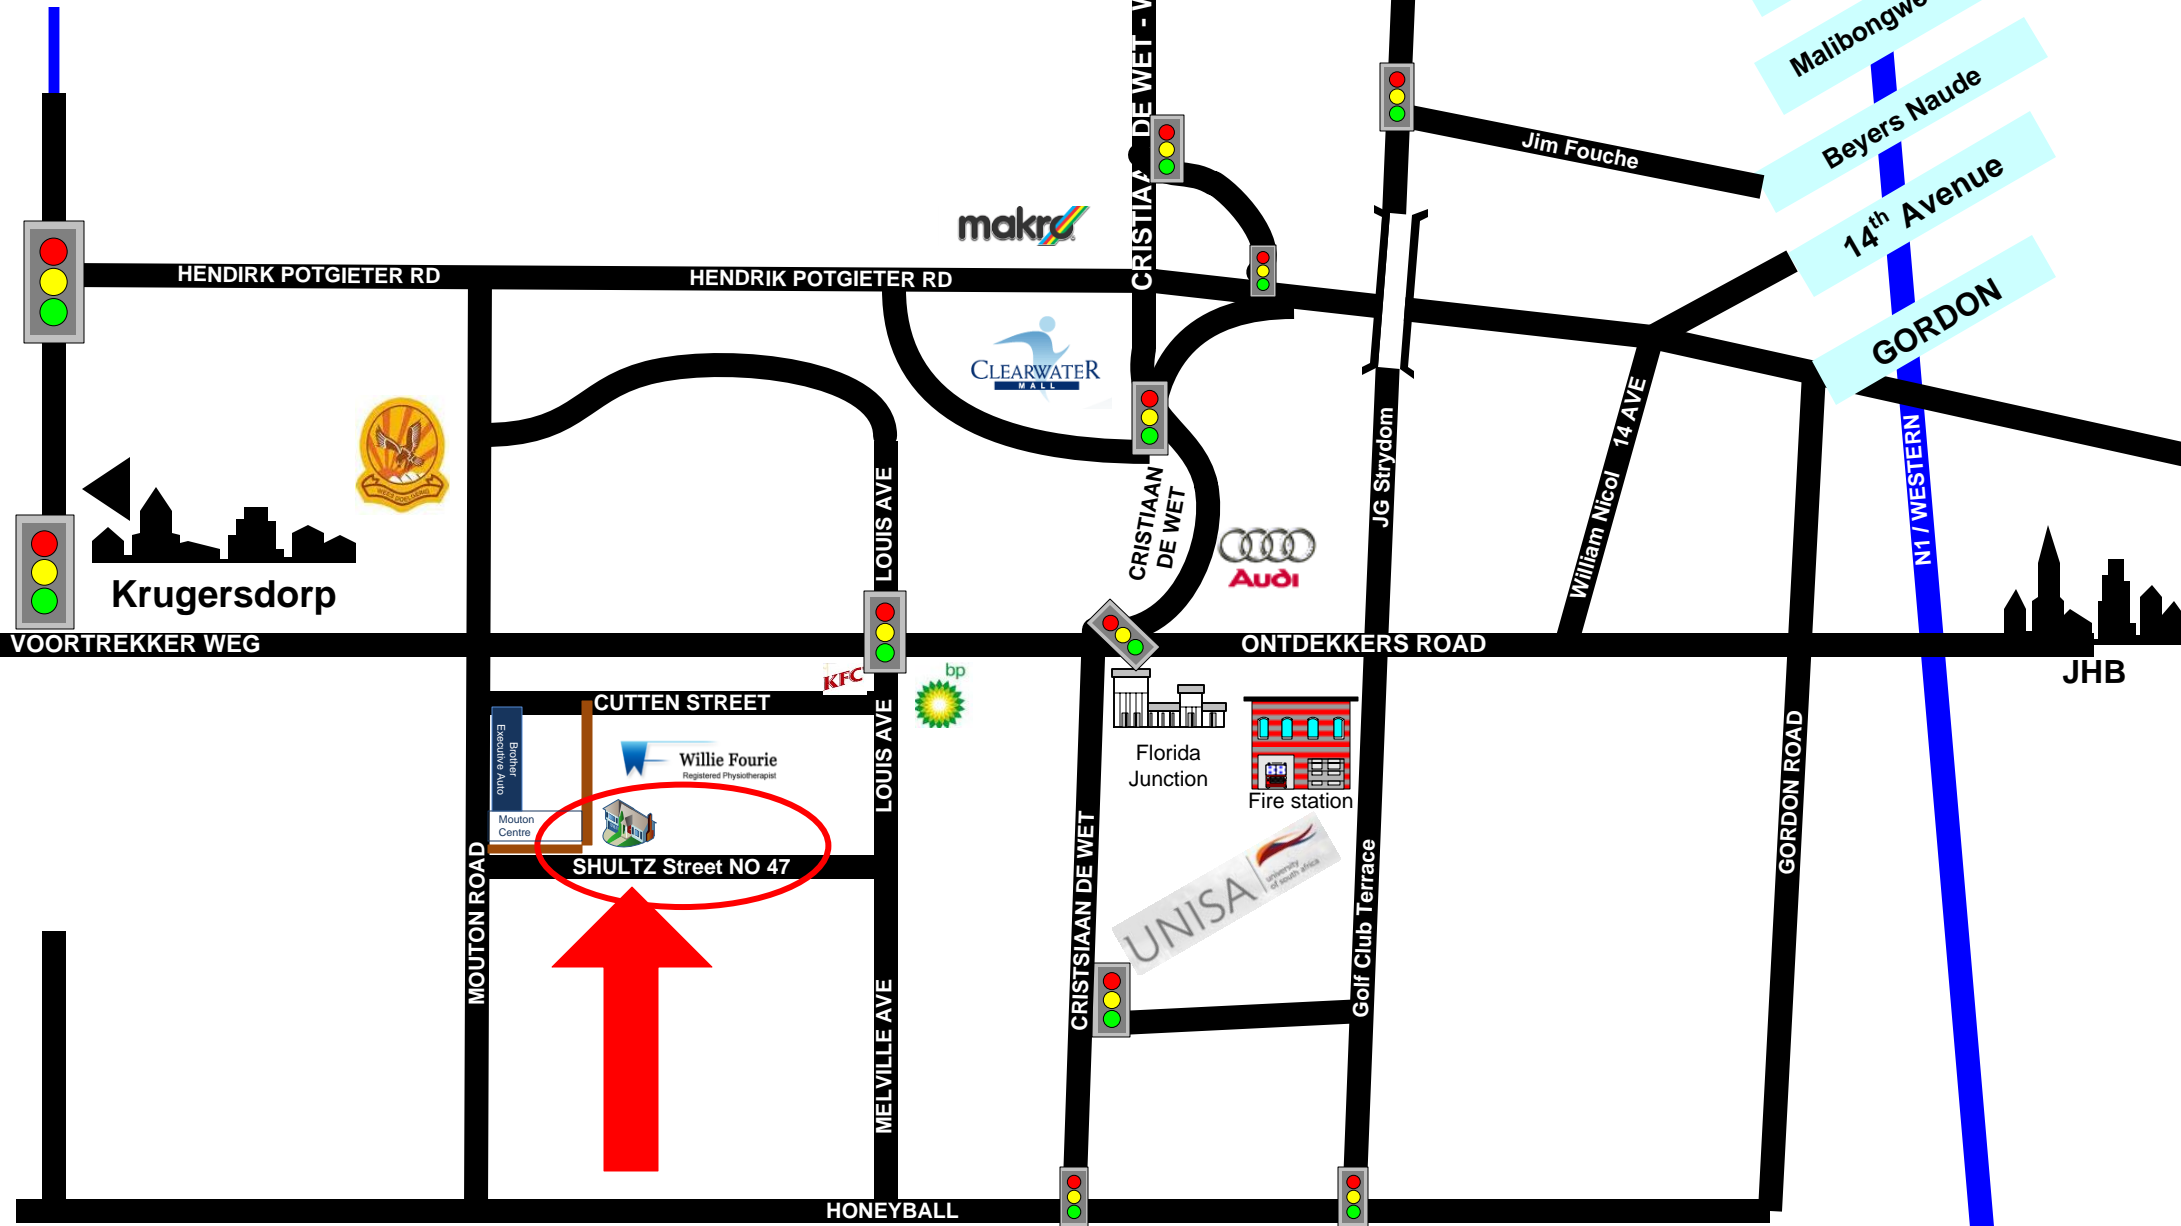

14th Avenue

GORDON

N1 / WESTERN

JHB

Willie Fourie
Registered Physiotherapist

SHULTZ Street NO 47

Brother Executive Auto
Mouton Centre

KFC

Florida Junction

Fire station

Golf Club Terrace

HONEYBALL

MOUTON ROAD

MELVILLE AVE

LOUIS AVE

CRISTIAAN DE WET

CRISTIAAN DE WET

CRISTIAAN DE WET - WITKOPPEN

JG Strydom

William Nicol 14 AVE

GORDON ROAD

HENDRIK POTGIETER RD

HENDRIK POTGIETER RD

ONTDEKKERS ROAD

VOORTREKKER WEG

Krugersdorp

Jim Fouche